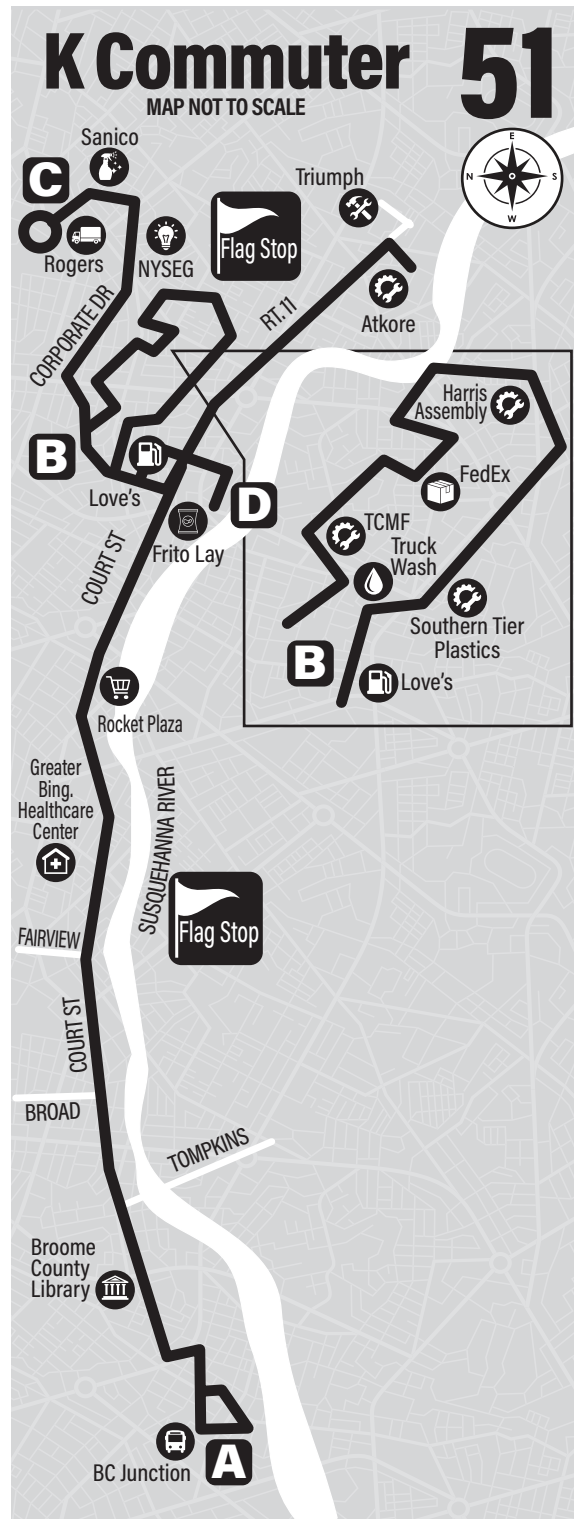

51 MONDAY-FRIDAY OUTBOUND

BC Junction	Industrial Park	Rogers	Frito Lay	Atkore
A	B	C	D	E
6:30	R	R	R	7:00
2:30	R	R	R	3:00

51 MONDAY-FRIDAY INBOUND MORNING

Atkore	Frito Lay	Industrial Park	Rogers	BC Junction
E	D	B	C	A
7:00	7:05	7:10	7:15	7:30

51 MONDAY-FRIDAY INBOUND AFTERNOON

Atkore	Frito Lay	Rogers	Industrial Park	BC Junction
E	D	C	B	A
3:25	3:30	3:40	3:50	4:05

R- Service to locations when the bus travels outbound is on request to help all riders get to work on time.

NOTE- BC Transit does not have bus stop signs in the Kirkwood area and uses flag stops. The bus will stop at locations where riders can safely board or exit the bus. If boarding, please wait in a location where the bus can safely pick you up or flag down the bus as it approaches.

NOTE- On request route 53 Corporate Park will go to Love's Truck Stop, Kirkwood. Please ask the driver or call (607) 778-1692.

53 MONDAY-FRIDAY OUTBOUND

BC Junction	Conklin/Tompkins	Corporate Park
A	B	C
6:30	6:35	6:55
7:50	8:05	8:15
8:50	8:55	9:15
12 3:10	3:15	3:35
4:25	4:30	4:50